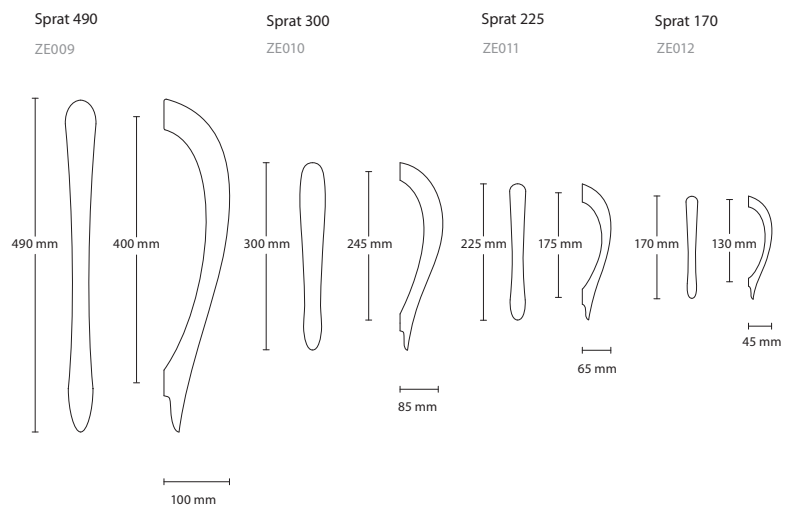

Sprat pull handles

“ a handle with a fishy tale ”

Sprat pull handles are a symmetrical design with out fixing posts.

Different size Sprat pull handles can be mounted as a back-to-back pair using a top-to-top fixing (see technical pages for details).

Sprat 490 / 300
 ZE009/10 BTB

Sprat 300 / 225
 ZE010/11 BTB

Item • Sprat 490 Pull
 Metal • Bronze
 Finish • Bright
 Code • ZE009BBZ