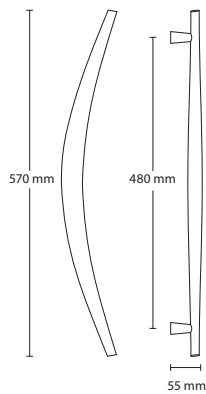

## Sonic pull handles

"send out a good vibe "

Sonic handles are an asymmetrical design; the curved nature of the design makes it a good option when an offset handle is required.

Sonic 570  
ZE034

Sonic 470  
ZE035

Sonic 260  
ZE036

Different size Sonic pull handles cannot be combined as a back-to-back pair.

Item • Sonic 570 Pull  
Metal • Bronze  
Finish • Bright  
Code • ZE034BBZ