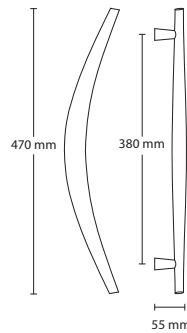

## Sonic pull handles

"send out a good vibe "

Sonic handles are an asymmetrical design; the curved nature of the design makes it a good option when an offset handle is required.

Sonic 570  
ZE034

Sonic 470  
ZE035

Sonic 260  
ZE036

Different size Sonic pull handles cannot be combined as a back-to-back pair.

Item • Sonic 570 Pull  
Metal • Bronze  
Finish • Bright  
Code • ZE034BBZ