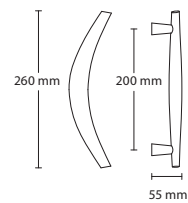

## Sonic pull handles

"send out a good vibe "

Sonic handles are an asymmetrical design; the curved nature of the design makes it a good option when an offset handle is required.

Sonic 570  
ZE034

Sonic 470  
ZE035

Sonic 260  
ZE036

Different size Sonic pull handles cannot be combined as a back-to-back pair.

Item • Sonic 570 Pull  
Metal • Bronze  
Finish • Bright  
Code • ZE034BBZ