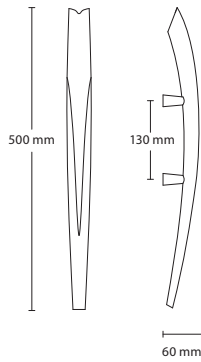

Flax pull handles

“ harekeke - iconic symbol of the New Zealand coast ”

Flax handles are a symmetrical design and do not require door 'handing'.
All share 130 mm centre to centre fixing posts.

Flax 500
ZE029

Flax 415
ZE030

Flax 240
ZE031

Different size Flax pull handles can be mounted as a back-to-back pair.

Flax 500 / 415
ZE029/30 BTB

Flax 500 / 240
ZE029/31 BTB

Flax 415 / 240
ZE030/31 BTB

Item • Flax 500 Pull
Metal • Bronze
Finish • Bright
Code • ZE029 BBZ