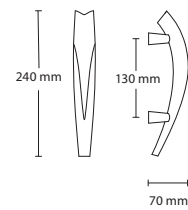

Flax pull handles

“ harekeke - iconic symbol of the New Zealand coast ”

Flax handles are a symmetrical design and do not require door 'handing'.
All share 130 mm centre to centre fixing posts.

Flax 500
ZE029

Flax 415
ZE030

Flax 240
ZE031

Different size Flax pull handles can be mounted as a back-to-back pair.

Flax 500 / 415
ZE029/30 BTB

Flax 500 / 240
ZE029/31 BTB

Flax 415 / 240
ZE030/31 BTB

Item • Flax 500 Pull
Metal • Bronze
Finish • Bright
Code • ZE029 BBZ