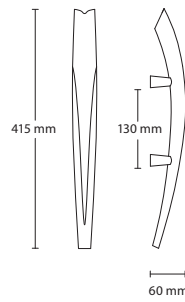

Flax pull handles

“ harekeke - iconic symbol of the New Zealand coast ”

Flax handles are a symmetrical design and do not require door 'handing'.
All share 130 mm centre to centre fixing posts.

Flax 500
ZE029

Flax 415
ZE030

Flax 240
ZE031

Different size Flax pull handles can be mounted as a back-to-back pair.

Flax 500 / 415
ZE029/30 BTB

Flax 500 / 240
ZE029/31 BTB

Flax 415 / 240
ZE030/31 BTB

Item • Flax 500 Pull
Metal • Bronze
Finish • Bright
Code • ZE029 BBZ